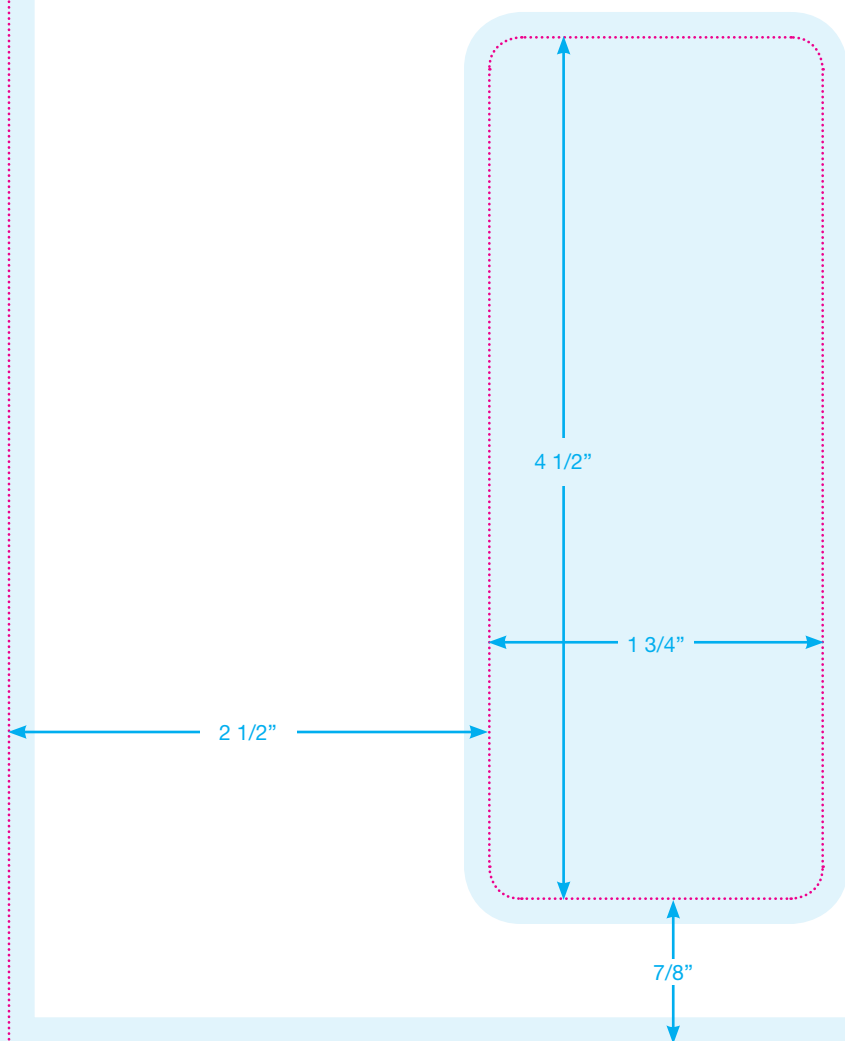

1/8" MARGIN

1/8" BLEED

CUT LINE

FLAP HERE

To prevent copy and images from being cut or folded in an unintended manner, all important content should not be placed in the bleed or margin (light blue) area.

1/8" MARGIN

1/8" BLEED

CUT LINE

FLAP

To prevent copy and images from being cut or folded in an unintended manner, all important content should not be placed in the bleed or margin (light blue) area.