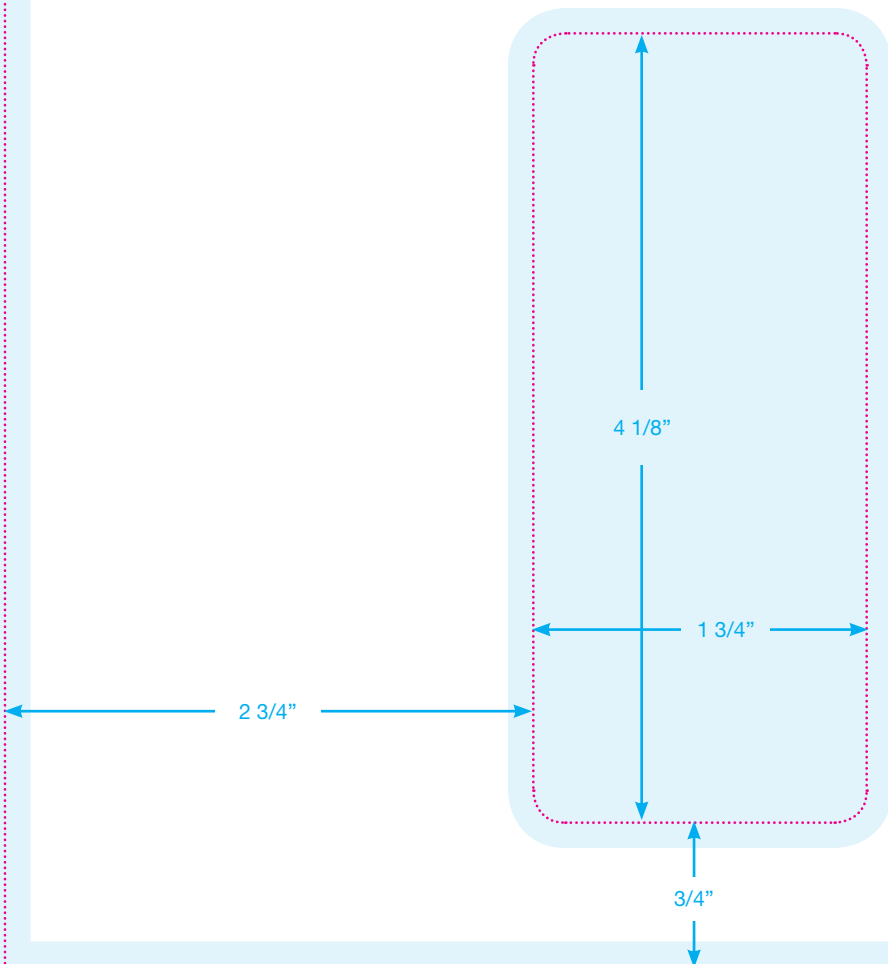

1/8" MARGIN

1/8" BLEED

CUT LINE

FLAP HERE

To prevent copy and images from being cut or folded in an unintended manner, all important content should not be placed in the bleed or margin (light blue) area.

1/8" MARGIN

1/8" BLEED

CUT LINE

FLAP

To prevent copy and images from being cut or folded in an unintended manner, all important content should not be placed in the bleed or margin (light blue) area.