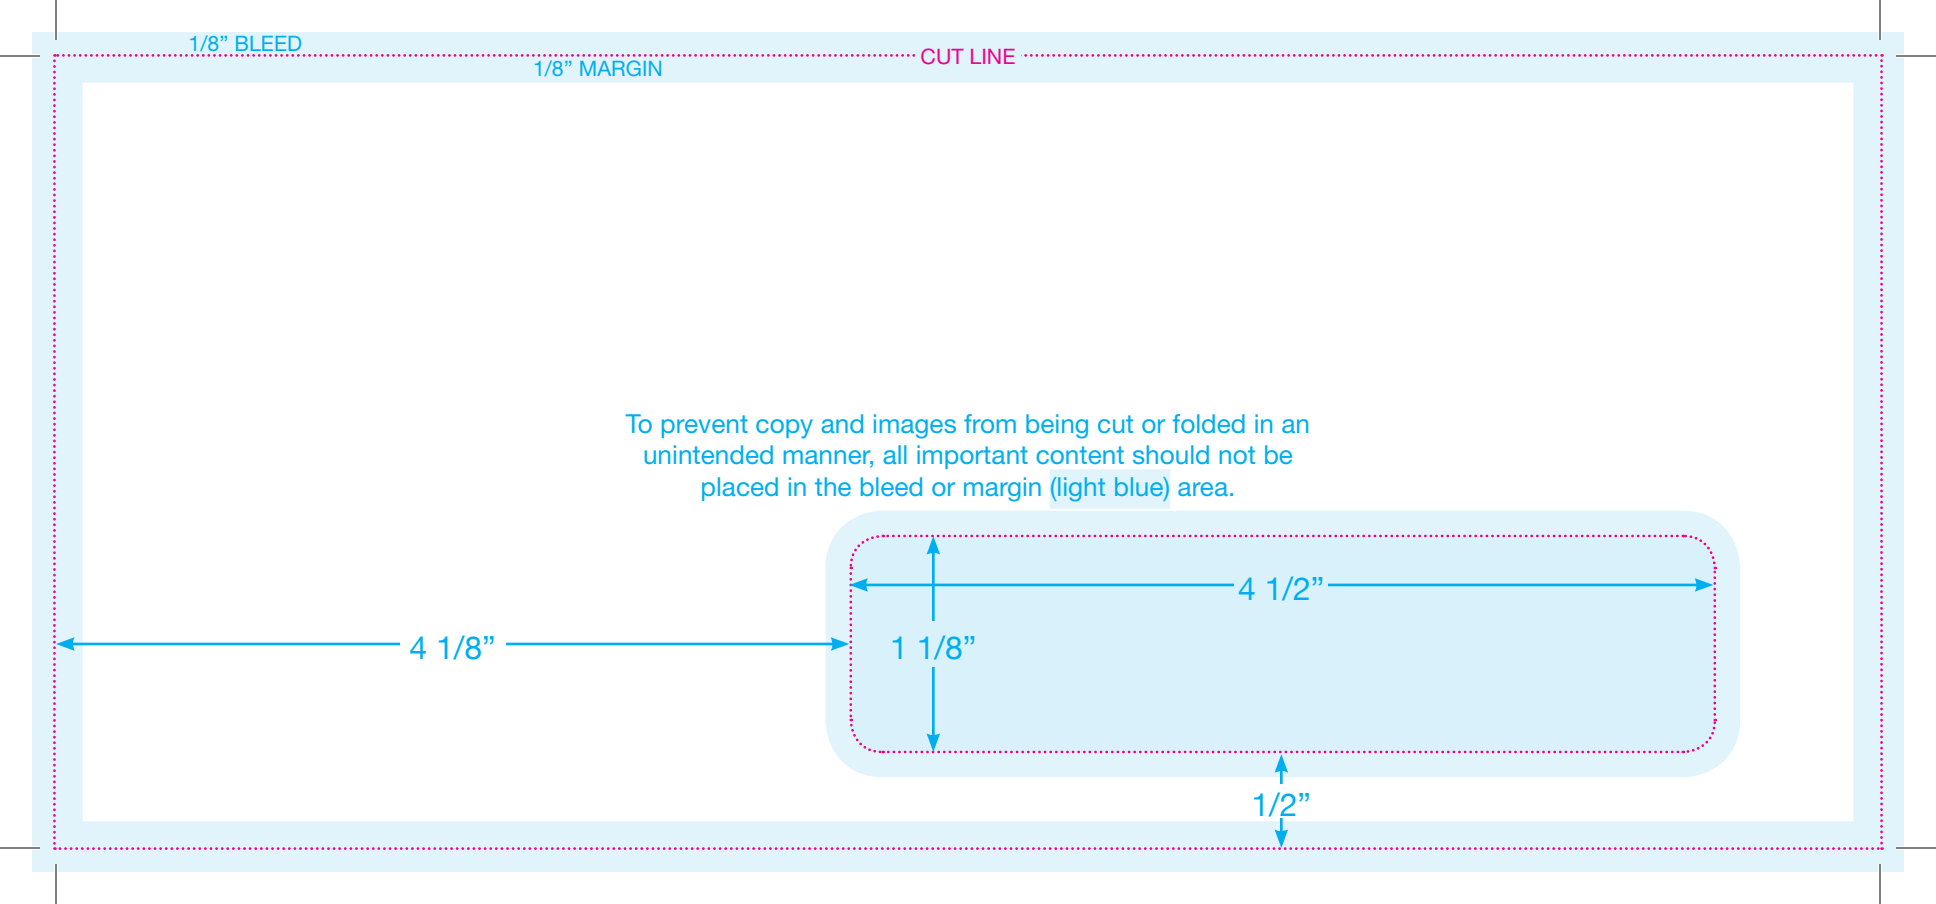

1/8" BLEED

1/8" MARGIN

CUT LINE

To prevent copy and images from being cut or folded in an unintended manner, all important content should not be placed in the bleed or margin (light blue) area.

4 1/8"

1 1/8"

4 1/2"

1/2"

1/8" BLEED

1/8" MARGIN

CUT LINE

To prevent copy and images from being cut or folded in an unintended manner, all important content should not be placed in the bleed or margin (light blue) area.